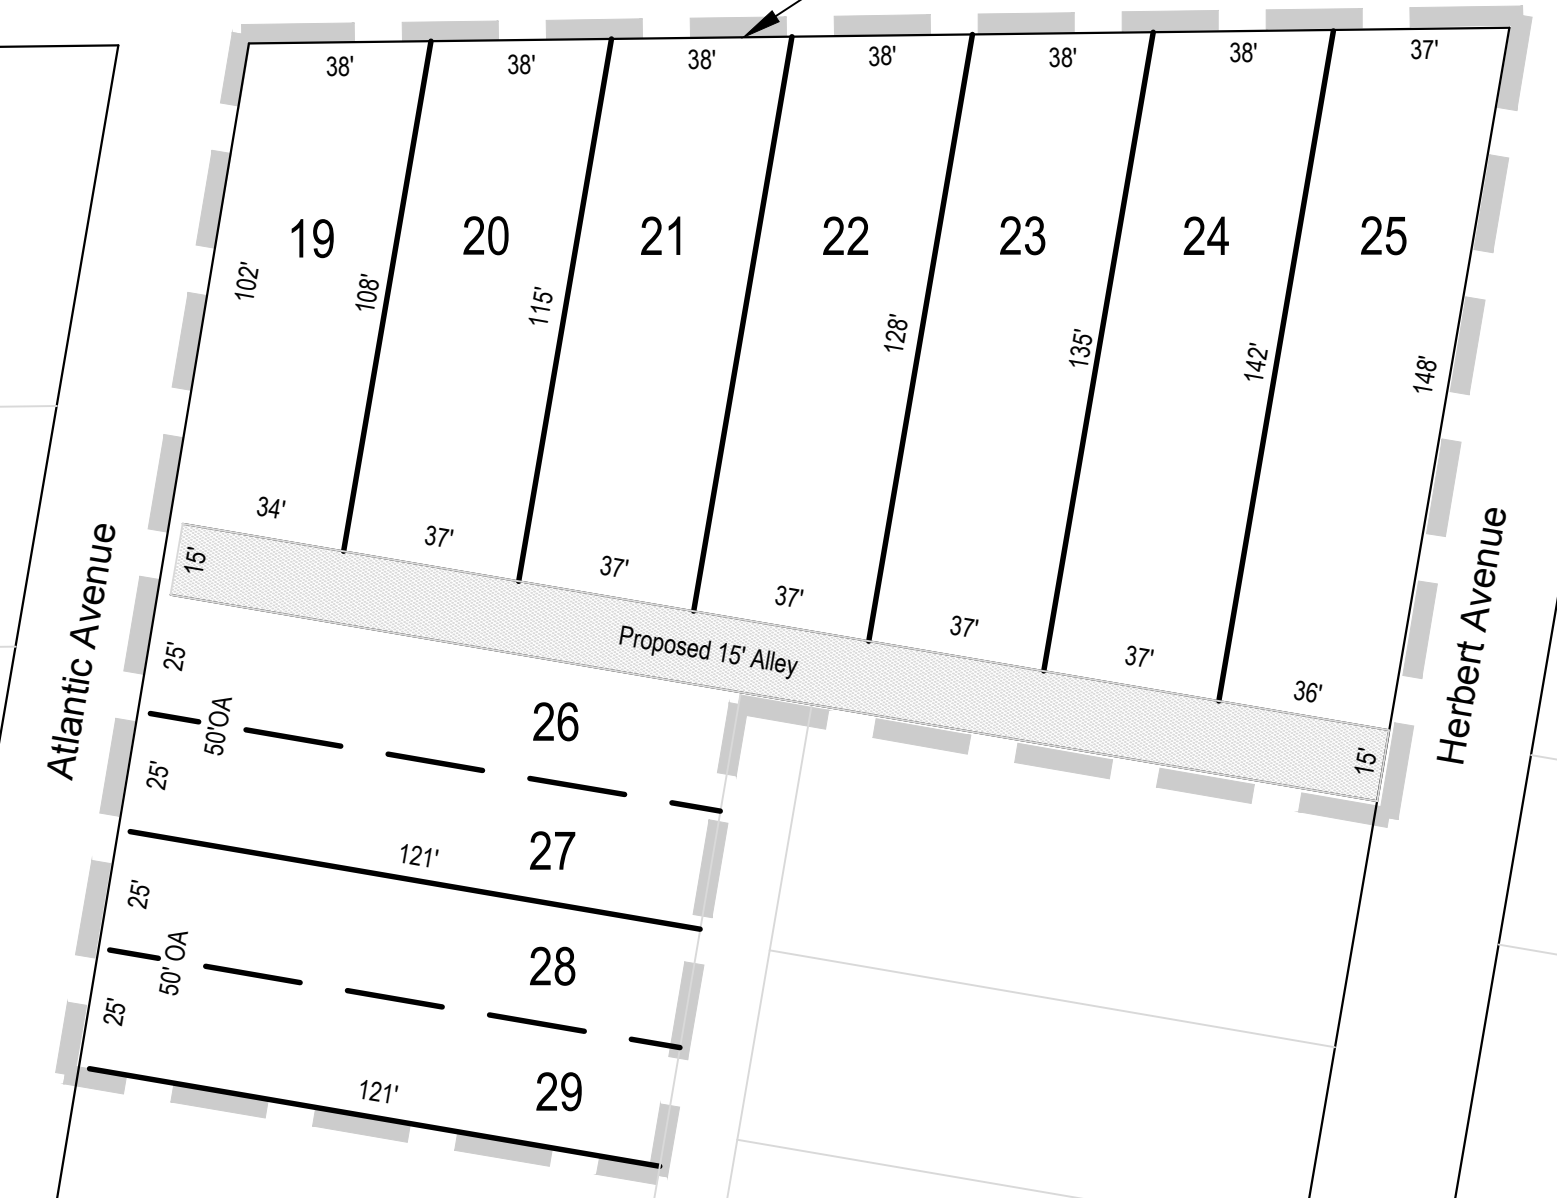

N Mallory Street

Parcel 2

Phase II

PROPERTY LINES
WERE TAKEN FROM
CITY GIS MAPS AND
DO NOT REPRESENT
AN ACTUAL
BOUNDARY SURVEY

Anne Street

2nd Street S

2nd Street S

V:\2016\16008\cad files\preliminary\16008 Parcel A - PRELIM 07 - .dwg